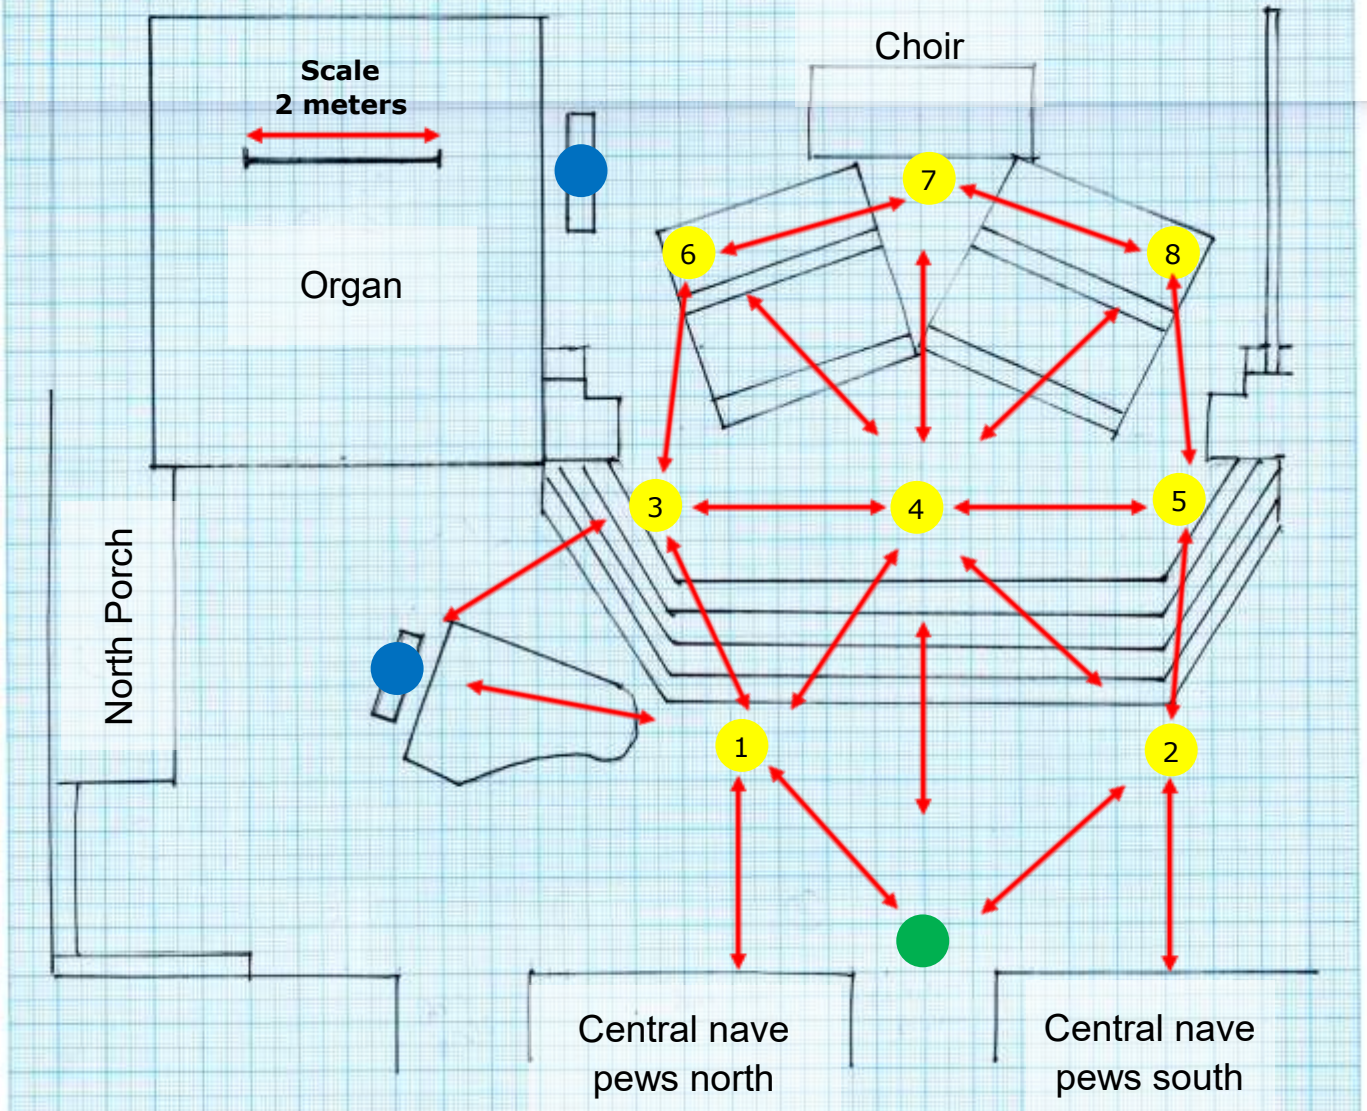

Plan 1 Choir Seating Plan for Adult (Friday) Rehearsals

-  = leader
-  = accompanist
-  = choir adult

PLAN 2 Choir Seating Plan for Youth Choir (Friday) Rehearsals

-  = leader
-  = accompanist
-  = Youth Choir Member

East

Resurrection
Chapel

Scale
2 meters

Organ

Choir

North Porch

West

PLAN 3
Seating Plan for
Adult and Youth
Choir Services

- = leader (if needed)
- = accompanist
- n = Singer

West