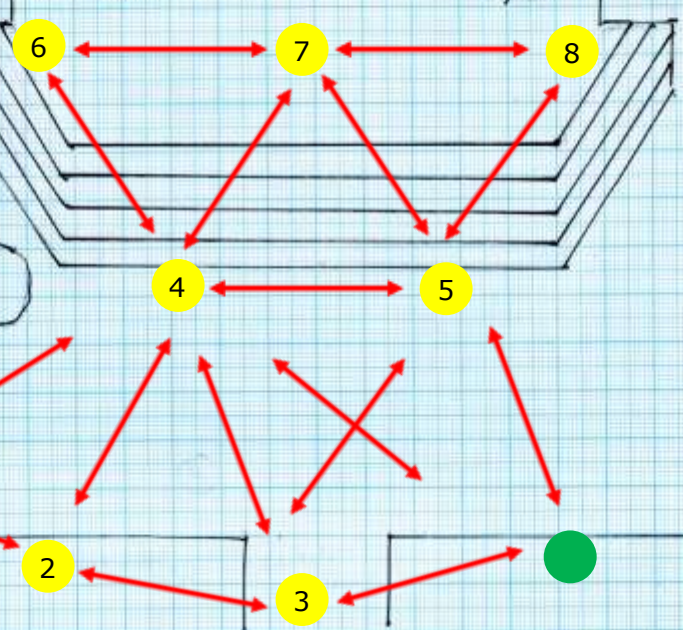

Plan 1 Choir Seating Plan for Adult (Friday) Rehearsals

-  = leader
-  = accompanist
-  = choir adult

PLAN 2 Choir Seating Plan for Youth Choir (Friday) Rehearsals

-  = leader
-  = accompanist
-  = Youth Choir Member

East

Resurrection
Chapel

Scale
2 meters

Organ

Choir

North Porch

West

PLAN 3
Seating Plan for
Adult and Youth
Choir Services

- = leader (if needed)
- = accompanist
- n = Singer

West