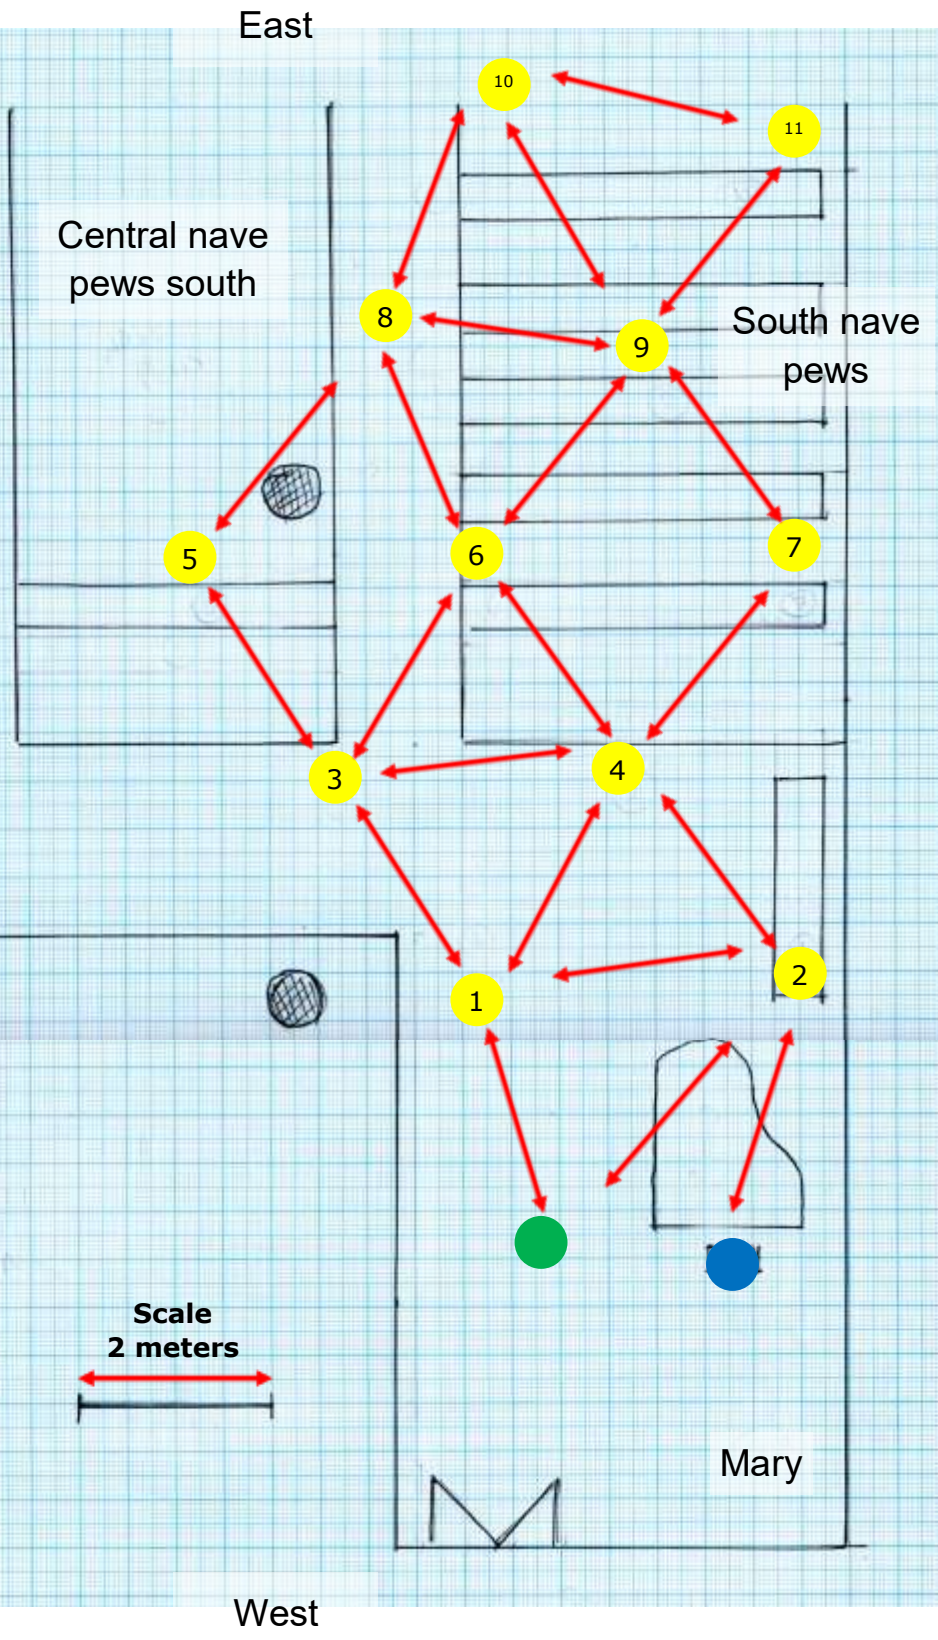

Plan 1 Choir Seating Plan for Adult (Friday) Rehearsals

-  = leader
-  = accompanist
-  = choir adult

PLAN 2 Choir Seating Plan for Youth Choir (Friday) Rehearsals

-  = leader
-  = accompanist
-  = Youth Choir Member

East

Resurrection
Chapel

Scale
2 meters

Organ

Choir

North Porch

West

PLAN 3
Seating Plan for
Adult and Youth
Choir Services

- = leader (if needed)
- = accompanist
- n = Singer

West